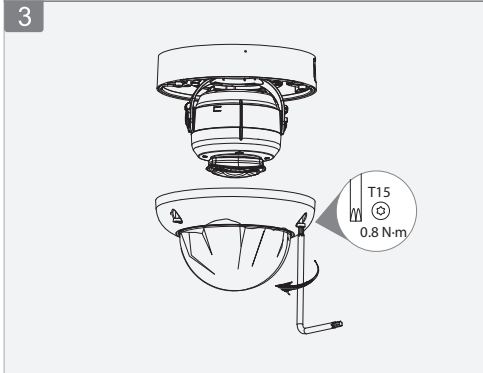

Dome Network Camera

Installation Guide

V1.0.0

1 Optional

2

A Optional