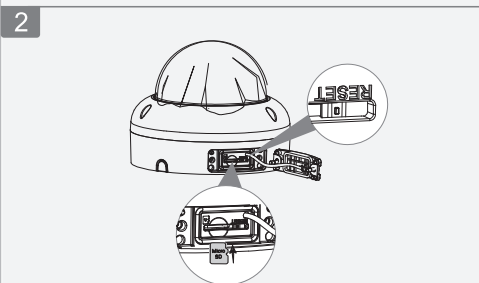

Dome Network Camera

Installation Guide

V1.0.0

1 Optional

2

A Optional