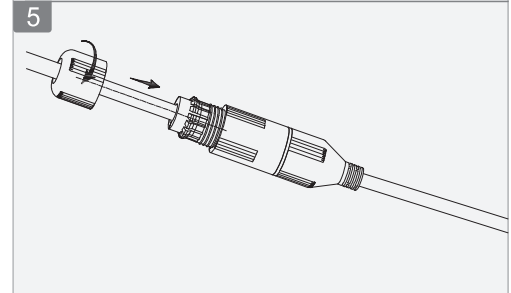

Dome Network Camera

Installation Guide

V1.0.0

1 Optional

2

A Optional