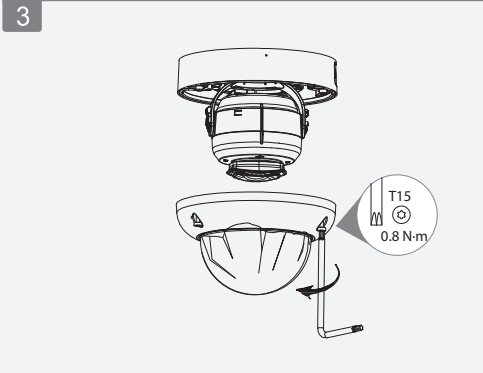

Dome Network Camera

Installation Guide

V1.0.0

1 Optional

2

A Optional