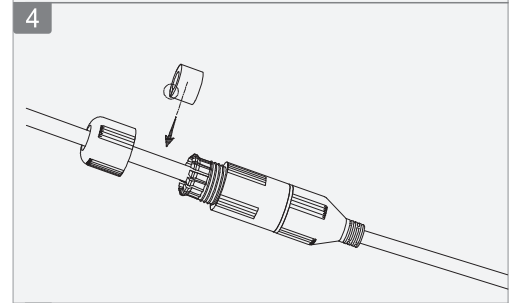

Dome Network Camera

Installation Guide

V1.0.0

1 Optional

2

A Optional