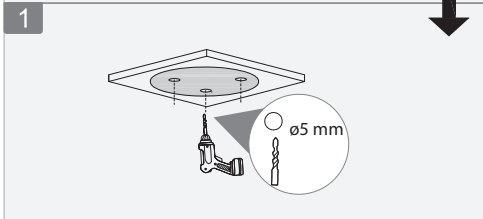

Dome Network Camera

Installation Guide

V1.0.0

1 Optional

2

A Optional